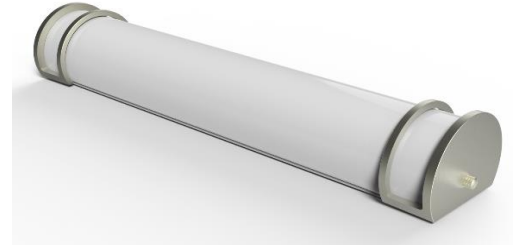

## 23W LED 24" Vanity Light 4000K

Item # 825

L23VL2ALDIM/40K

### 1 FIXTURE SPECIFICATION

1-1 Fixture Type	LED Vanity
1-2 Dimmable (Y/N)	YES (Triac)
1-3 Fixture Finish/Type	White Aluminium frame+Plastic cover
1-4 Fixture Wattage	23W
1-5 Rated Average Life (hours) L70	50,000
1-6 LED Type	SMD
1-7 Reliable Operating Temperature	-4F to 113F